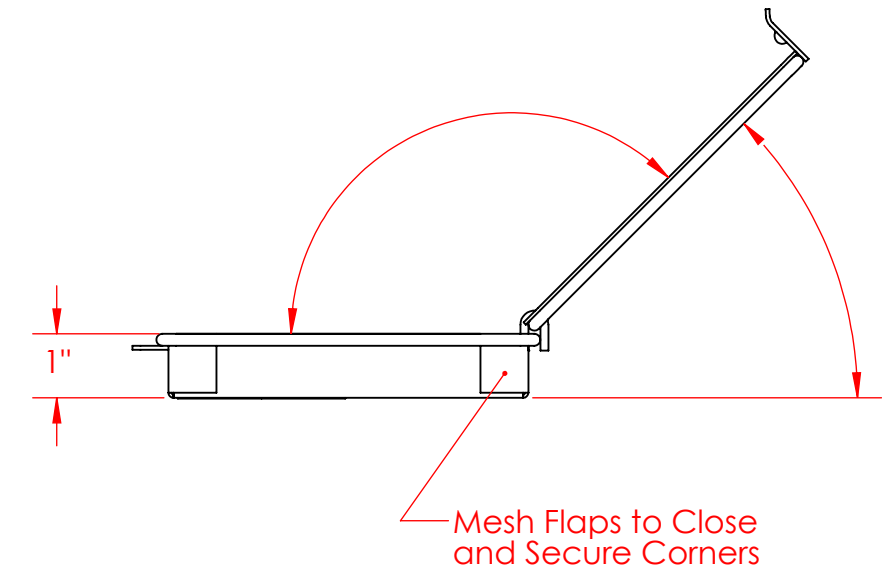

Lid Removed from View to show Approximate Inside Dimensions

One Piece Mesh Body of 2 Mesh x .063" Welded Wire (.437" Openings, 76% Open Area)

UNLESS OTHERWISE SPECIFIED:

DIMENSIONS ARE IN INCHES
 TOLERANCES:
 FRACTIONAL ± 1/16"
 ANGULAR: ± 5 DEG.
 TWO PLACE DECIMAL ±0.03
 THREE PLACE DECIMAL ±0.015

EST WGT
 0.8 lbs.

MATERIAL
 304 Stainless Steel

FINISH
 Natural

DO NOT SCALE DRAWING

Light Duty Mesh Basket: 6Lx6Wx1H,
 304 SS, Hinged Lid with Thumb
 Clasp, No Handles, Mesh: 2 x .063

PROPRIETARY AND CONFIDENTIAL

THE INFORMATION CONTAINED IN THIS DRAWING IS THE SOLE PROPERTY OF THREE M TOOL. ANY REPRODUCTION IN PART OR AS A WHOLE WITHOUT THE WRITTEN PERMISSION OF THREE M TOOL IS PROHIBITED.

SIZE **B** DWG. NO. FLB-060060010-L02S

SCALE: 1:3

SHEET 1 OF 1