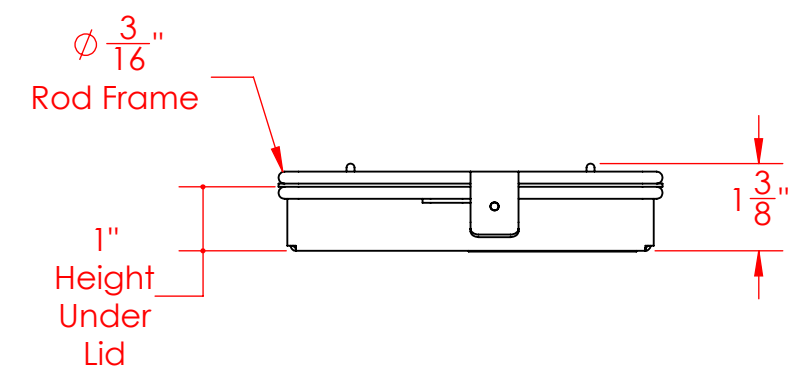

Lid Removed from View to show Approximate Inside Dimensions

One Piece Mesh Body of 2 Mesh x .063" Welded Wire (.437" Openings, 76% Open Area)

UNLESS OTHERWISE SPECIFIED:

DIMENSIONS ARE IN INCHES
 TOLERANCES:
 FRACTIONAL ± 1/16"
 ANGULAR: ± 5 DEG.
 TWO PLACE DECIMAL ±0.03
 THREE PLACE DECIMAL ±0.015

EST WGT
 0.8 lbs.

MATERIAL
 304 Stainless Steel

FINISH
 Natural

DO NOT SCALE DRAWING

Light Duty Mesh Basket: 6Lx6Wx1H,
 304 SS, Hinged Lid with Thumb
 Clasp, No Handles, Mesh: 2 x .063

PROPRIETARY AND CONFIDENTIAL

THE INFORMATION CONTAINED IN THIS DRAWING IS THE SOLE PROPERTY OF THREE M TOOL. ANY REPRODUCTION IN PART OR AS A WHOLE WITHOUT THE WRITTEN PERMISSION OF THREE M TOOL IS PROHIBITED.

SIZE **B** DWG. NO. FLB-060060010-L02S

SCALE: 1:3

SHEET 1 OF 1